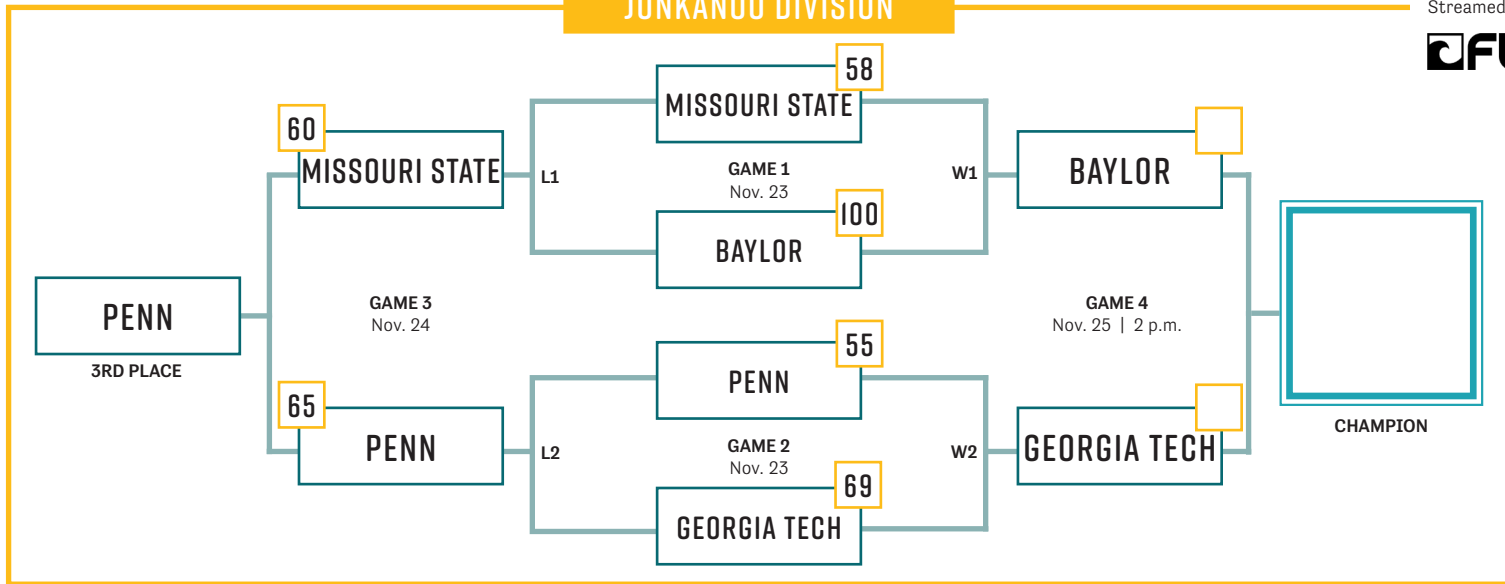

# 2017 WOMEN'S JUNKANOO JAM AT RESORTS WORLD BIMINI

NOV. 23-25, 2017 | BIMINI, BAHAMAS | JUNKANOOJAM.COM

## JUNKANOO DIVISION

Streamed live by

## BIMINI DIVISION

Streamed live by

Home team on bottom of bracket and wears white  
 Minimum 20-minute warmup prior to each tipoff  
 Game times are subject to change  
 All times Eastern Standard Time