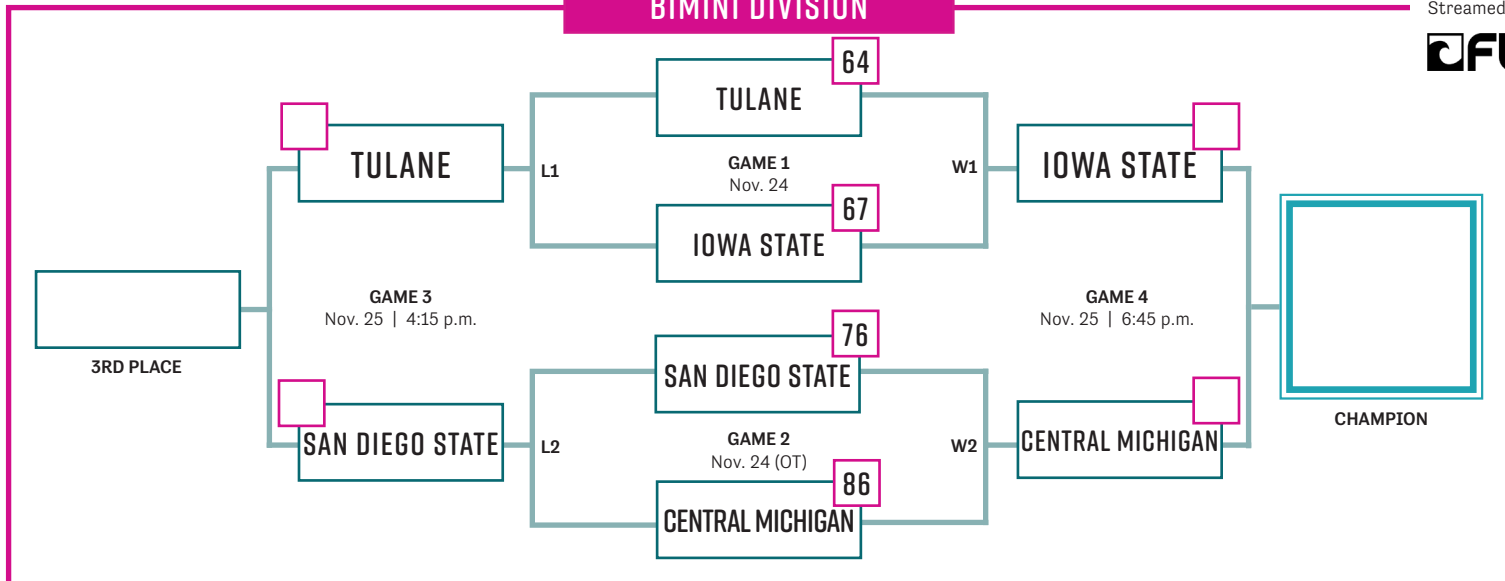

# 2017 WOMEN'S JUNKANOO JAM AT RESORTS WORLD BIMINI

NOV. 23-25, 2017 | BIMINI, BAHAMAS | JUNKANOOJAM.COM

## JUNKANOO DIVISION

Streamed live by

## BIMINI DIVISION

Streamed live by

Home team on bottom of bracket and wears white  
 Minimum 20-minute warmup prior to each tipoff  
 Game times are subject to change  
 All times Eastern Standard Time