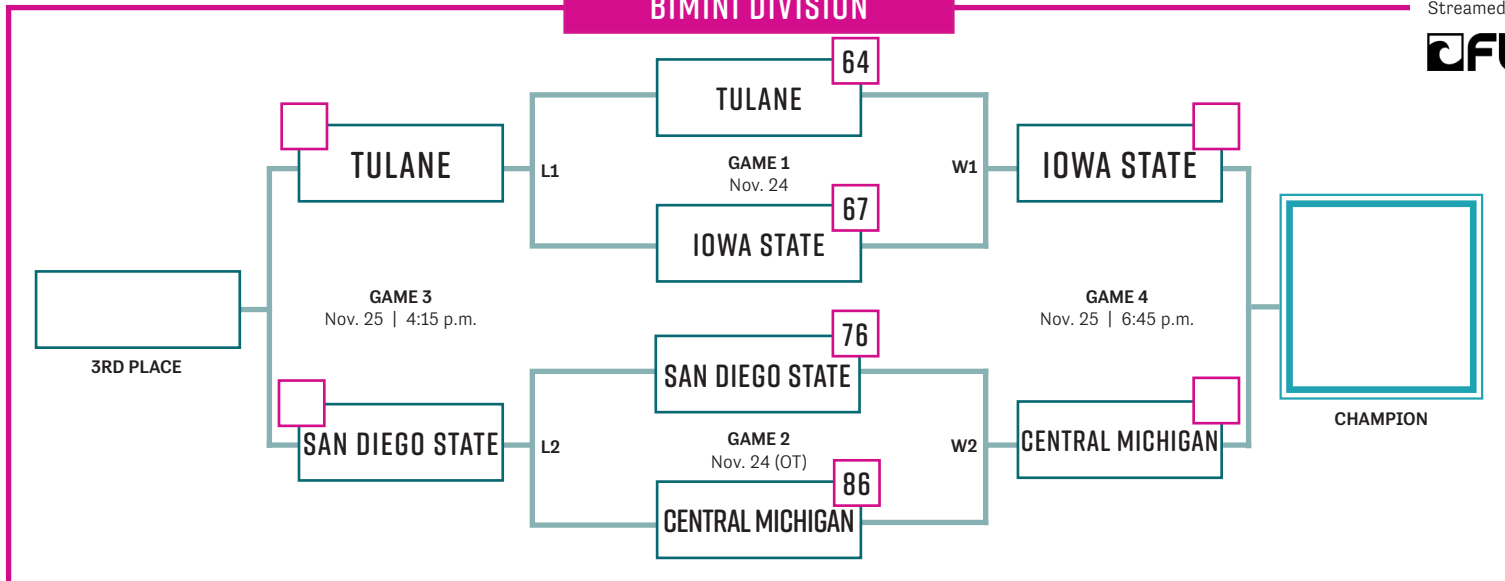

2017 WOMEN'S JUNKANOO JAM AT RESORTS WORLD BIMINI

NOV. 23-25, 2017 | BIMINI, BAHAMAS | JUNKANOOJAM.COM

JUNKANOO DIVISION

Streamed live by

BIMINI DIVISION

Streamed live by

Home team on bottom of bracket and wears white
 Minimum 20-minute warmup prior to each tipoff
 Game times are subject to change
 All times Eastern Standard Time