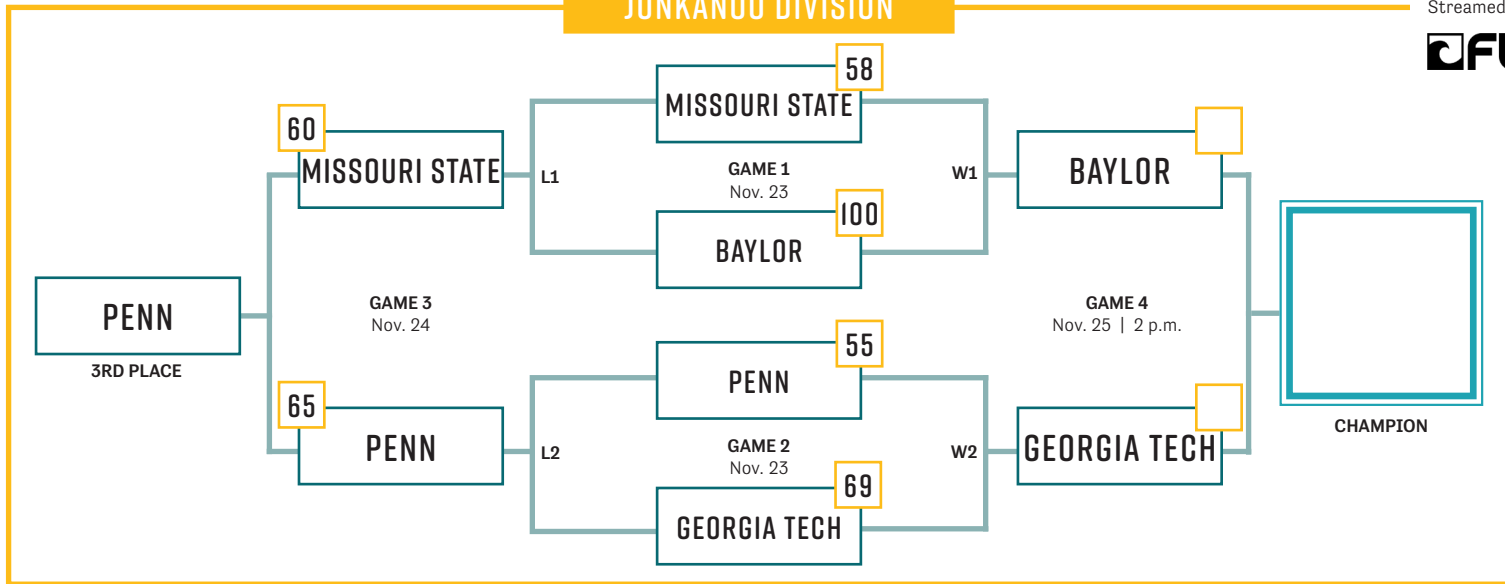

2017 WOMEN'S JUNKANOO JAM AT RESORTS WORLD BIMINI

NOV. 23-25, 2017 | BIMINI, BAHAMAS | JUNKANOOJAM.COM

JUNKANOO DIVISION

Streamed live by

BIMINI DIVISION

Streamed live by

Home team on bottom of bracket and wears white
 Minimum 20-minute warmup prior to each tipoff
 Game times are subject to change
 All times Eastern Standard Time