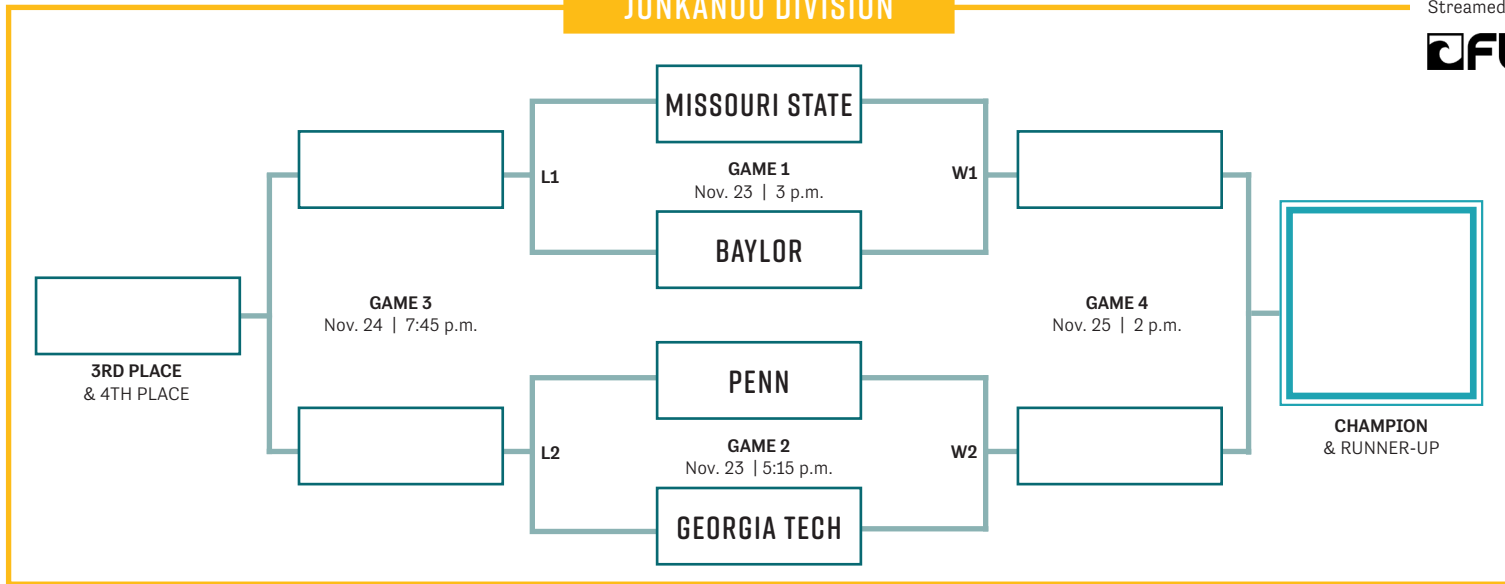

# 2017 WOMEN'S JUNKANOO JAM AT RESORTS WORLD BIMINI

NOV. 23-25, 2017 | BIMINI, BAHAMAS | JUNKANOOJAM.COM

## JUNKANOO DIVISION

Streamed live by

## BIMINI DIVISION

Streamed live by

Home team on bottom of bracket and wears white  
 Minimum 20-minute warmup prior to each tipoff  
 Game times are subject to change  
 All times Eastern Standard Time