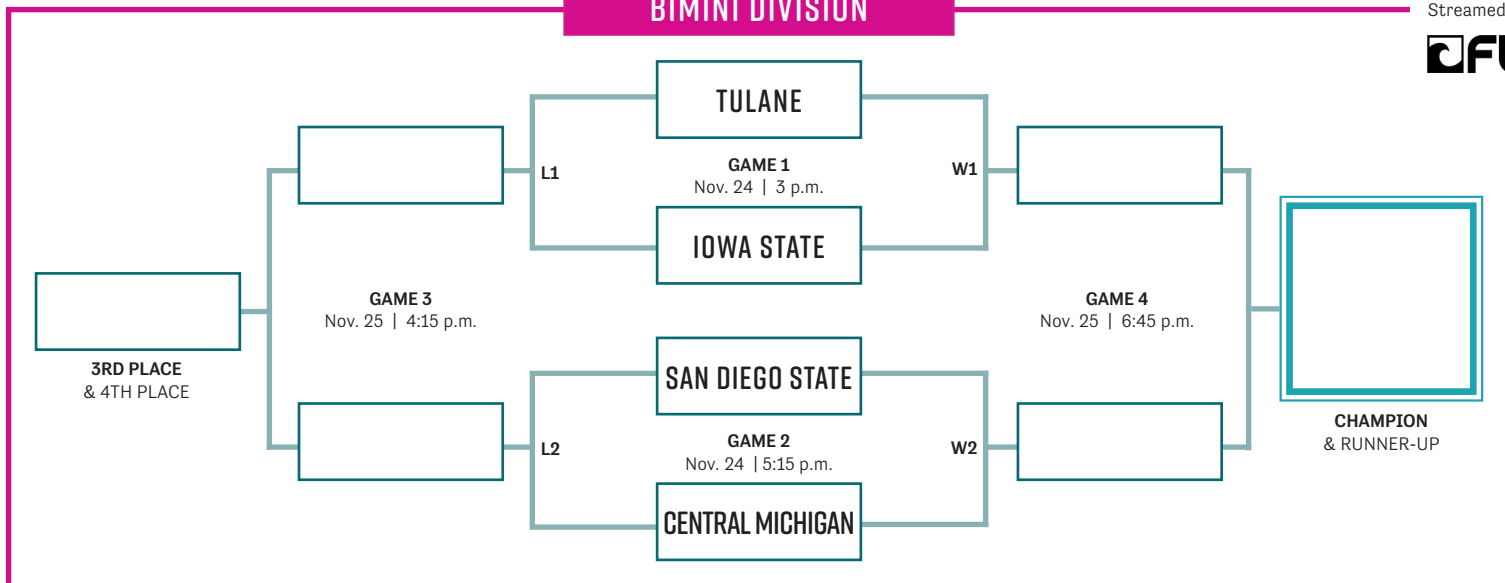

# 2017 WOMEN'S JUNKANOO JAM AT RESORTS WORLD BIMINI

NOV. 23-25, 2017 | BIMINI, BAHAMAS | JUNKANOOJAM.COM

## JUNKANOO DIVISION

Streamed live by

## BIMINI DIVISION

Streamed live by

Home team on bottom of bracket and wears white  
 Minimum 20-minute warmup prior to each tipoff  
 Game times are subject to change  
 All times Eastern Standard Time