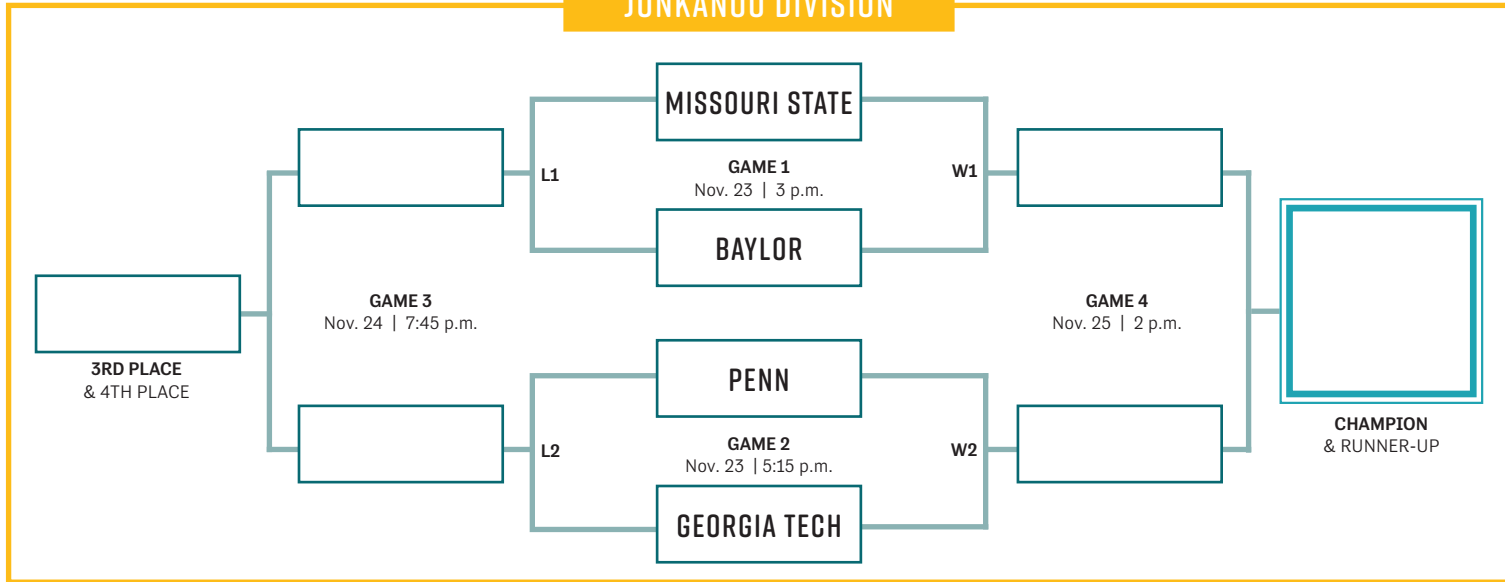

# 2017 WOMEN'S JUNKANOO JAM AT RESORTS WORLD BIMINI

NOV. 23-25, 2017 | BIMINI, BAHAMAS | JUNKANOOJAM.COM

## JUNKANOO DIVISION

## BIMINI DIVISION

Home team on bottom of bracket and wears white  
 Minimum 20-minute warmup prior to each tipoff  
 Game times are subject to change  
 All times Eastern Standard Time