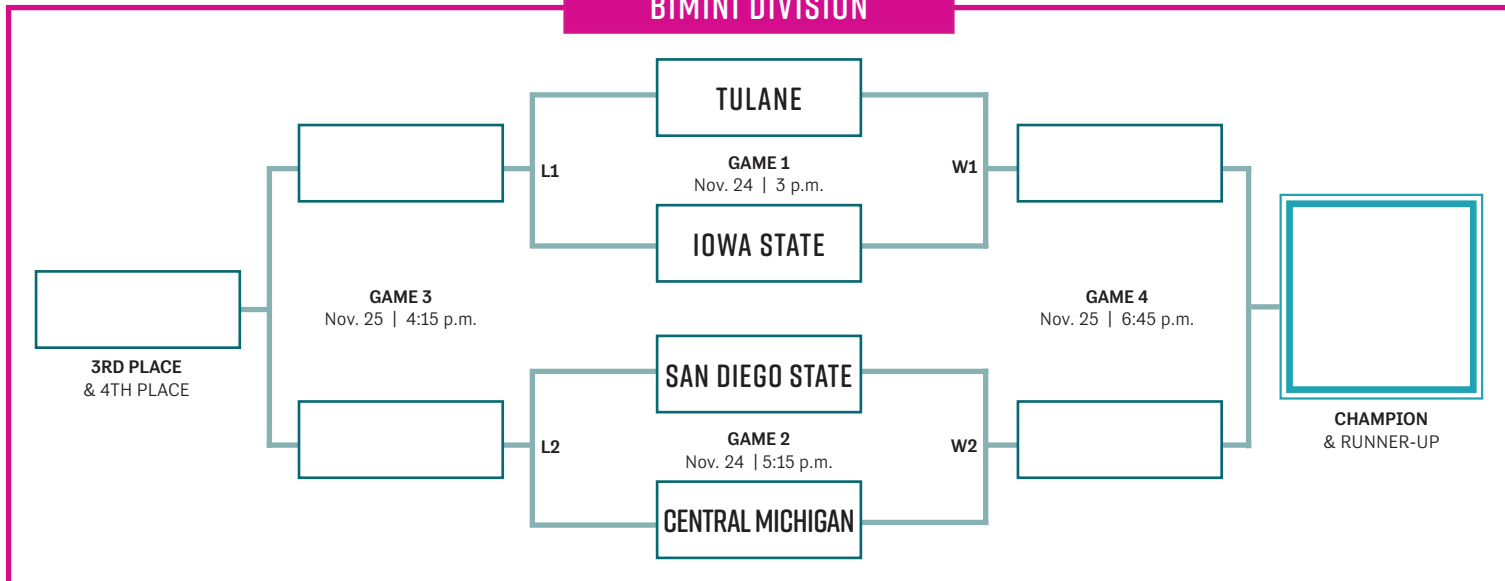

# 2017 WOMEN'S JUNKANOO JAM AT RESORTS WORLD BIMINI

NOV. 23-25, 2017 | BIMINI, BAHAMAS | JUNKANOOJAM.COM

## JUNKANOO DIVISION

## BIMINI DIVISION

Home team on bottom of bracket and wears white  
 Minimum 20-minute warmup prior to each tipoff  
 Game times are subject to change  
 All times Eastern Standard Time