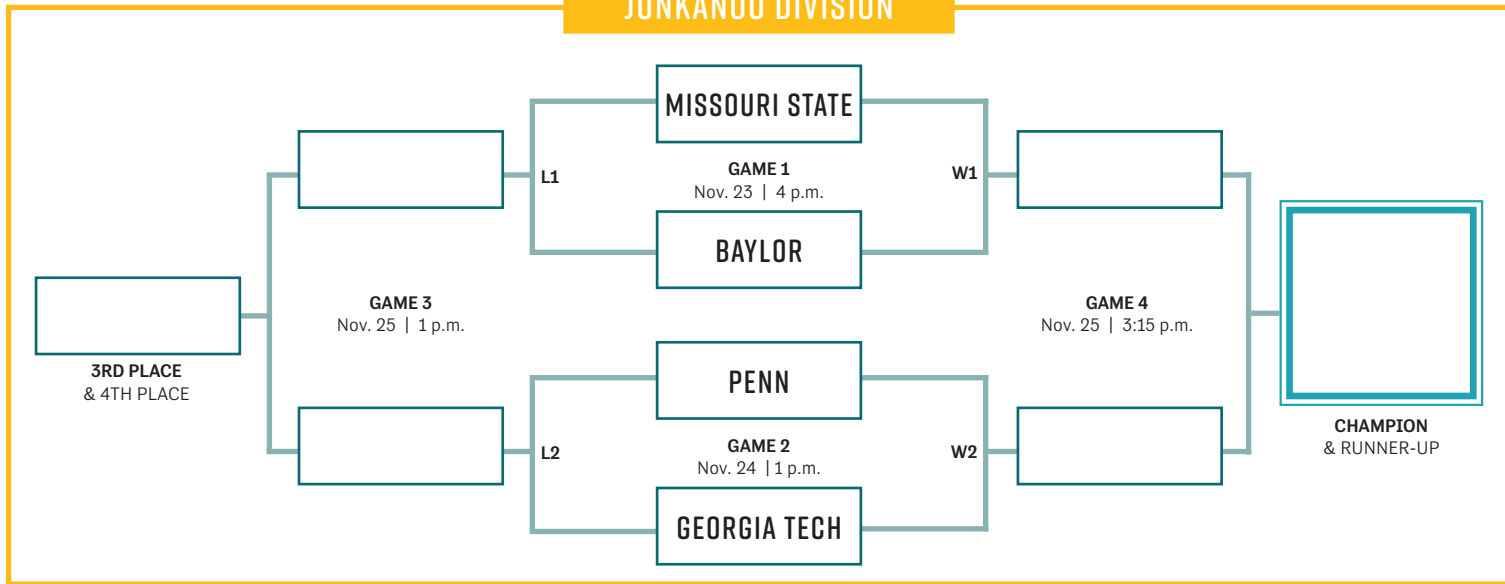

2017 WOMEN'S JUNKANOO JAM

NOV. 23-25, 2017 | BIMINI, BAHAMAS | JUNKANOOJAM.COM

JUNKANOO DIVISION

BIMINI DIVISION

Home team on bottom of bracket and wears white
 Minimum 20-minute warmup prior to each tipoff
 Game times are subject to change
 All times Eastern Standard Time