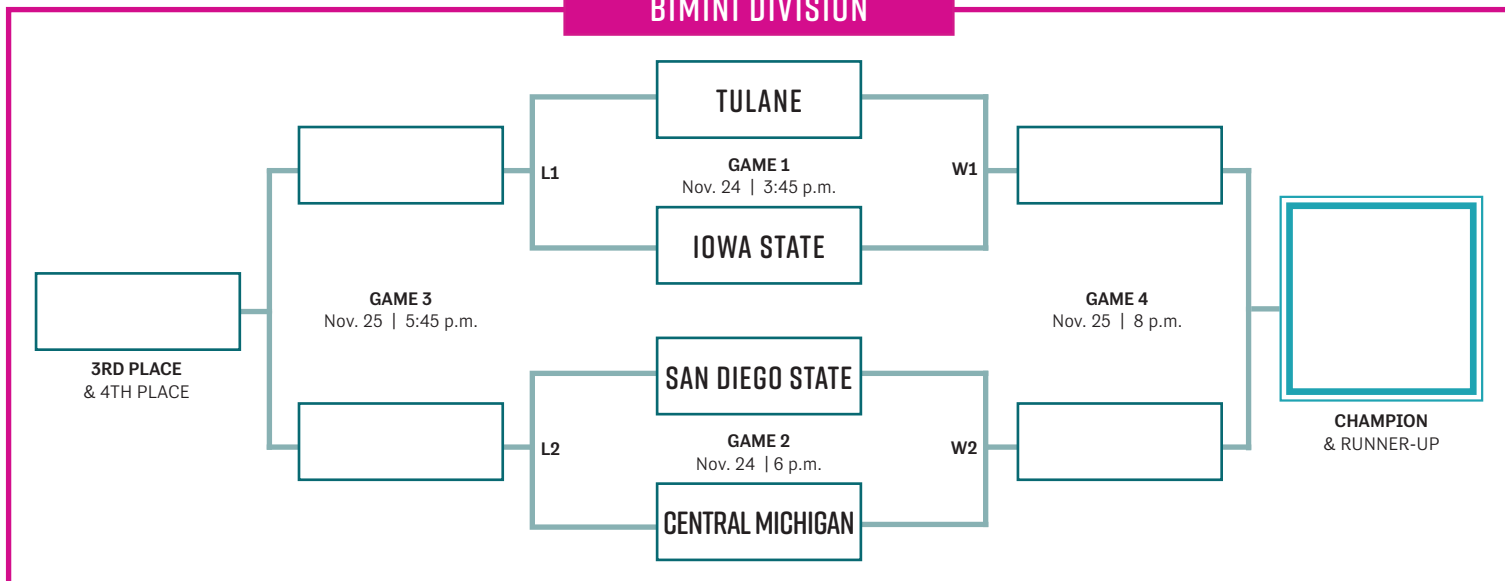

2017 WOMEN'S JUNKANOO JAM

NOV. 23-25, 2017 | BIMINI, BAHAMAS | JUNKANOOJAM.COM

JUNKANOO DIVISION

BIMINI DIVISION

Home team on bottom of bracket and wears white
 Minimum 20-minute warmup prior to each tipoff
 Game times are subject to change
 All times Eastern Standard Time